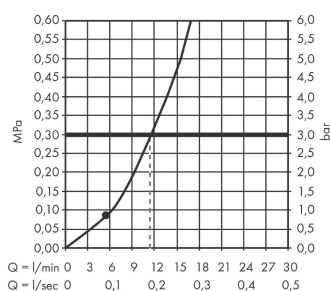

Pulsify S

Overhead shower 105 1jet

Surfaces: **Chrome** Article Number: **24130000**

Description

product features

- shower head size: 105 mm
- spray type: PowderRain
- ball-joint: overhead shower angle adjustable
- material spray disc: plastic
- spray disc surface: graphite
- maximum flow rate at 3 bar: 11,7 l/min
- flow rate PowderRain spray (at 3 bar): 11,7 l/min
- connection thread G 1/2
- connection dimension: DN15

Technology

Design awards

reddot winner 2021

Product image

Scale drawing

Flowchart

The consumption was measured in combination with the appropriate fittings (thermostat/mixer/in-wall valve) to reflect actual application in practice.