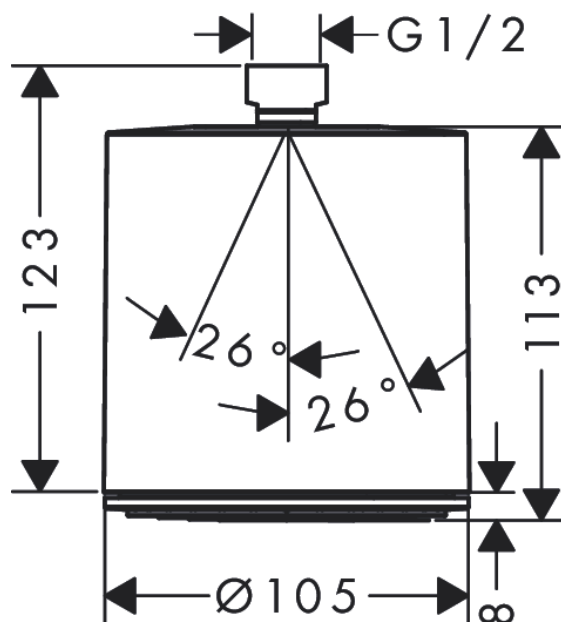

Pulsify S

Overhead shower 105 1jet

Surfaces: **Chrome** Article Number: **24130000**

Description

product features

- shower head size: 105 mm
- spray type: PowderRain
- ball-joint: overhead shower angle adjustable
- material spray disc: plastic
- spray disc surface: graphite
- maximum flow rate at 3 bar: 11,7 l/min
- flow rate PowderRain spray (at 3 bar): 11,7 l/min
- connection thread G 1/2
- connection dimension: DN15

Technology

Design awards

reddot winner 2021

Product image

Scale drawing

Flowchart

The consumption was measured in combination with the appropriate fittings (thermostat/mixer/in-wall valve) to reflect actual application in practice.